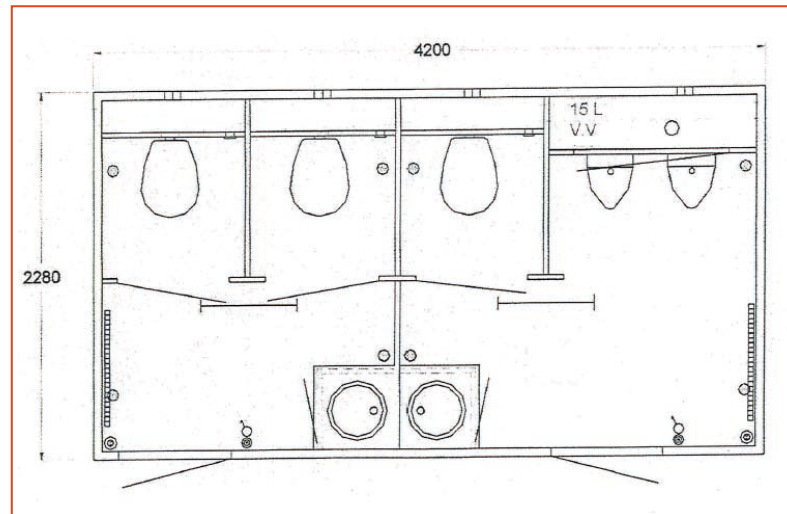

# VARIOTRAIL®

OFFERING YOU THE LATEST TRAILERS

Model  
**2342**

Type  
Toilet  
trailer  
2+1

**Example fittings:**

**2 ladies' WCs, 1 gents' WC, 2 urinals, 2 wash basins**

- ✓ 2 x ladies' WCs
- ✓ 1 x gents' WC, 2 x urinals
- ✓ 2 x stainless steel wash basins with cupboards below
- ✓ concealed rear-wall installations
- ✓ 100 mm waste pipe
- ✓ Fresh water connection
- ✓ Water heating system (15 l water heater)
- ✓ Power connection cable, fresh water hose