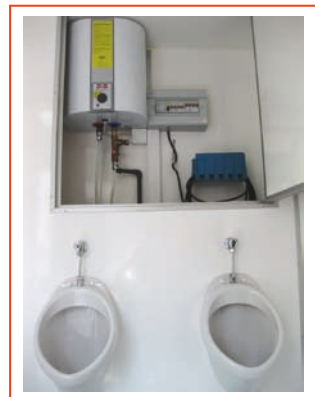

# VARIOTRAIL®

OFFERING YOU THE LATEST TRAILERS

Model  
**2342**

Type  
Toilet  
trailer  
2+1

**Example fittings:**

**2 ladies' WCs, 1 gents' WC, 2 urinals, 2 wash basins**

- ✓ 2 x ladies' WCs
- ✓ 1 x gents' WC, 2 x urinals
- ✓ 2 x stainless steel wash basins with cupboards below
- ✓ concealed rear-wall installations
- ✓ 100 mm waste pipe
- ✓ Fresh water connection
- ✓ Water heating system (15 l water heater)
- ✓ Power connection cable, fresh water hose