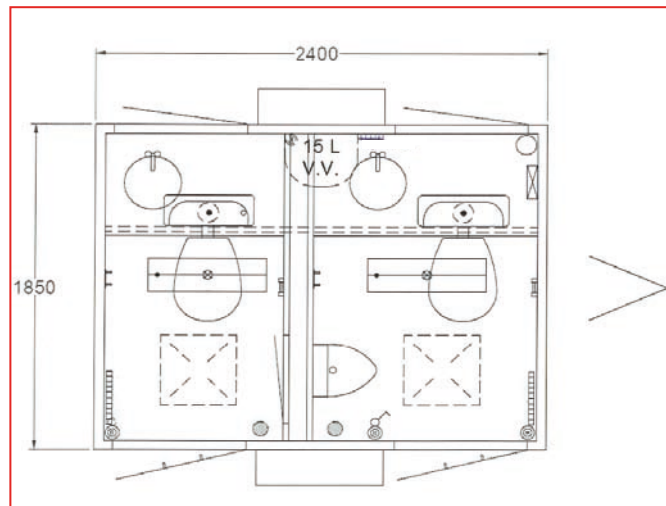

### Example fittings:

**1 ladies' WC, 1 gents' WC, 1 urinal, 2 wash basins**

- ✓ 1 x ladies' WC **with pumping system**
- ✓ 1 x gents' WC **with pumping system**, 1 x urinal
- ✓ 2 x wash basins with large, easy-care storage surface
- ✓ 3 x service doors
- ✓ concealed rear-wall installations
- ✓ Fresh water / waste water connections
- ✓ Water heating system (15 l water heater)
- ✓ Power connection cable, fresh water / waste water hose