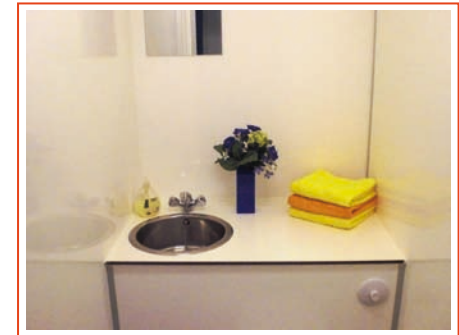

### Example fittings:

**1 ladies' WC, 1 gents' WC, 1 urinal, 2 wash basins**

- ✓ 1 x ladies' WC **with pumping system**
- ✓ 1 x gents' WC **with pumping system**, 1 x urinal
- ✓ 2 x wash basins with large, easy-care storage surface
- ✓ 3 x service doors
- ✓ concealed rear-wall installations
- ✓ Fresh water / waste water connections
- ✓ Water heating system (15 l water heater)
- ✓ Power connection cable, fresh water / waste water hose