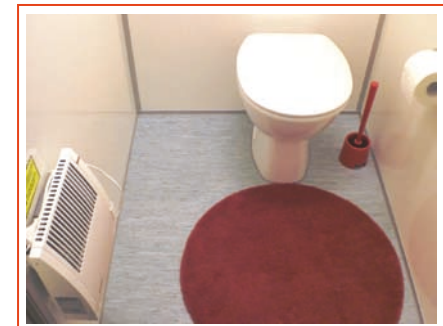

### Example fittings:

**1 ladies' WC, 1 gents' WC, 1 urinal, 2 wash basins**

- ✓ 1 x ladies' WC **with pumping system**
- ✓ 1 x gents' WC **with pumping system**, 1 x urinal
- ✓ 2 x wash basins with large, easy-care storage surface
- ✓ 3 x service doors
- ✓ concealed rear-wall installations
- ✓ Fresh water / waste water connections
- ✓ Water heating system (15 l water heater)
- ✓ Power connection cable, fresh water / waste water hose