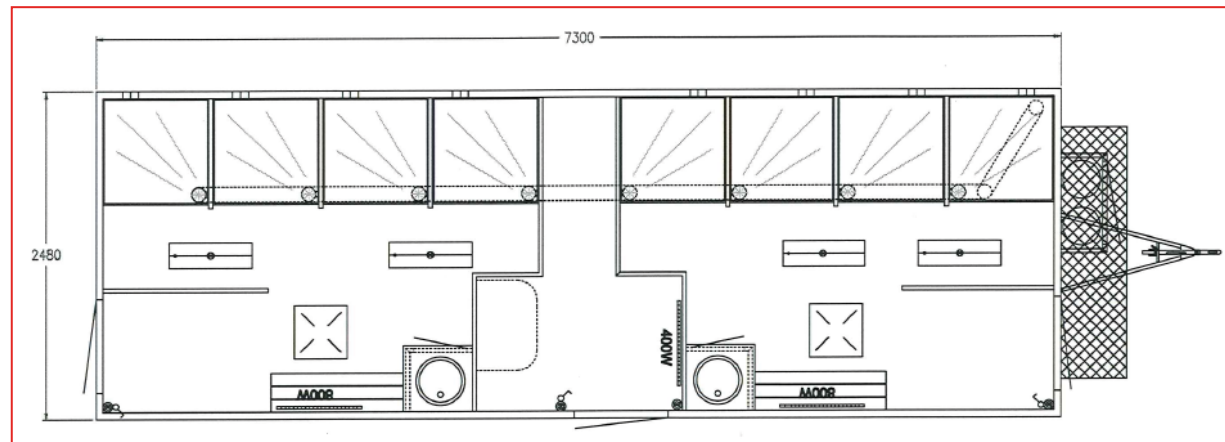

Model
2573

Type
**Shower
trailer**

Example fittings: 4 ladies' showers, 4 men's showers

Interior fittings of 1 x ladies' shower room:

- ✓ 4 x individual ladies' showers, dividing wall
- ✓ 1 x wash basin with cupboard below, 1 x bench

Interior fittings of 1 x men's shower room:

- ✓ 2 x individual men's showers, dividing wall
- ✓ 1 x wash basin with cupboard below, 1 x bench

1 service room (entrance on right in direction of travel)

- ✓ 1 x water heating system with gas installation