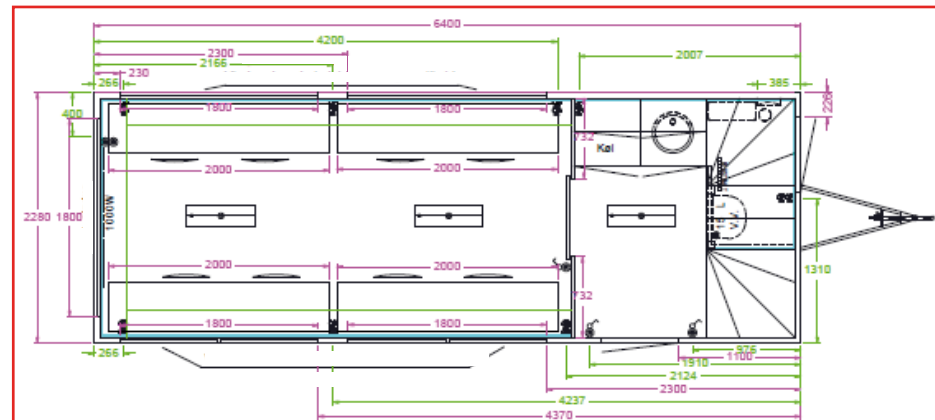

Model
2566

Type
Skyliner

Example fittings: Kitchenette and office equipment

Interior fittings of 1 x ladies' shower room:

- ✓ 3 large sliding windows
- ✓ 1 side entrance door
- ✓ Folding tables and chairs along the long sides
- ✓ indirect lighting under the folding tables
- ✓ Wooden spiral staircase to 1st floor
- ✓ Kitchenette
- ✓ Plant room
- ✓ Dividing wall with sliding door

The first floor is equipped with:

- ✓ large sliding windows all around for a panoramic view
- ✓ Folding tables and chairs along the long sides
- ✓ indirect lighting under the folding tables

The upper floor is raised using an electric motor, which raises and lowers it within 4 minutes through synchromesh gears on four spindles in the corners.