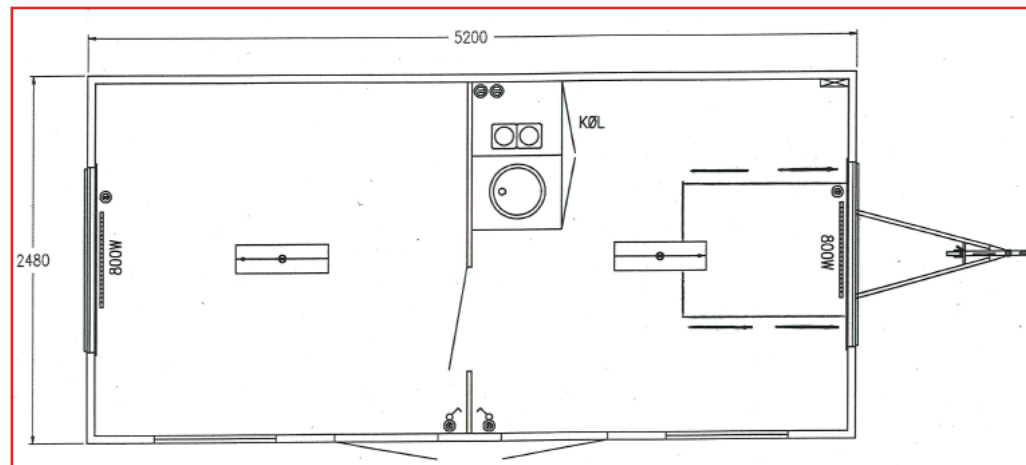

VARIOTRAIL®

OFFERING YOU THE LATEST TRAILERS

Model
2552

Type
Break /
Accommo-
dation
trailer
Double-axle

Example fittings:

- ✓ AL-KO chassis with 4 cranked supports
- ✓ 4 windows
- ✓ 2 entrance doors
- ✓ 1 dividing wall with connecting door
- ✓ 1 table
- ✓ 4 chairs
- ✓ Single kitchen (refrigerator, floor-standing cupboard, sink, 2-ring hob)
- ✓ Power connection cable
- ✓ Fresh water / waste water connections