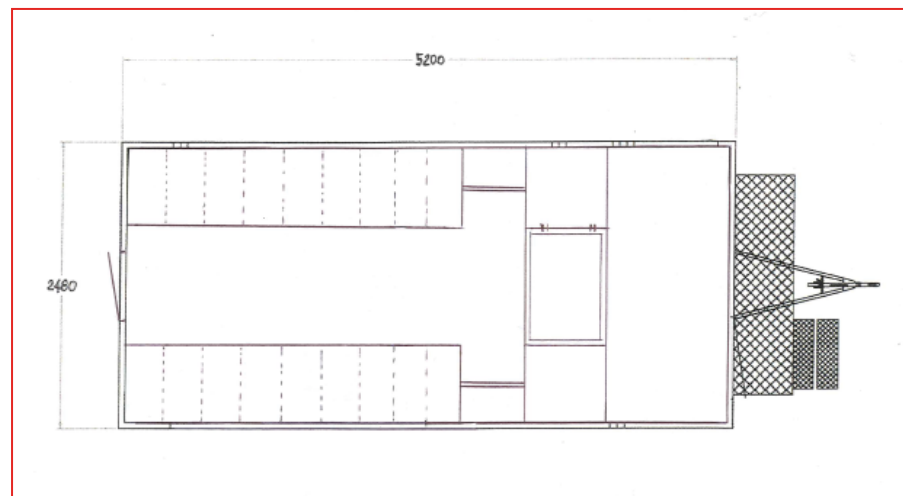

#### Example fittings: Combination of luggage compartments and coat rails

- ✓ 2 entrances (rear/drawbar)
- ✓ Grid step over drawbar, step at rear
- ✓ with 2 skylights
- ✓ e.g. luggage compartments on two sides
- ✓ e.g. luggage compartments on one side, coat rails on one side
- ✓ e.g. coat rails on two sides
- ✓ e.g. combination of luggage compartments and coat rails on one side
- ✓ Folding reception counter/passageway (lockable)