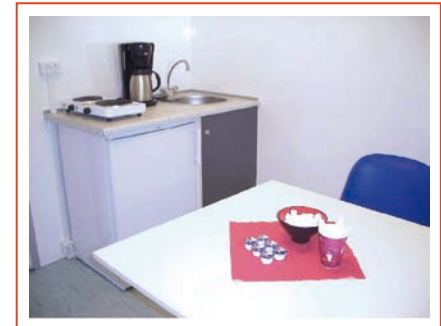

Model 2552

Type
Accommo-
dation
trailer
2 rooms
with
kitchenette

Example fittings: 2 rooms with kitchenette

- ✓ 1 room empty (optionally with table and chairs)
- ✓ 1 room with kitchenette (refrigerator, sink, 2-ring electric hob)
- ✓ 1 dividing wall with connecting door
- ✓ Heating
- ✓ Sockets
- ✓ Light
- ✓ Fresh water connection
- ✓ Power connection cable