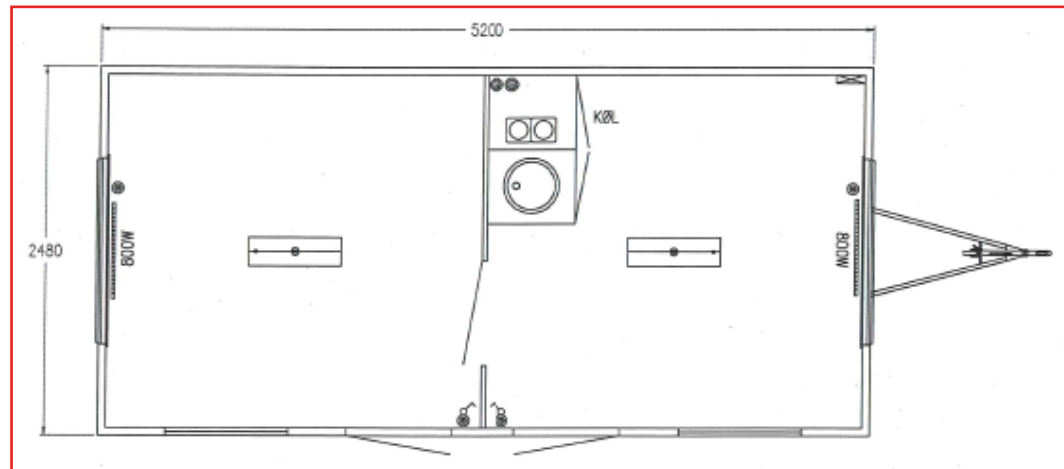

Model 2552

Type
Accommo-
dation
trailer
2 rooms
with
kitchenette

Example fittings: 2 rooms with kitchenette

- ✓ 1 room empty (optionally with table and chairs)
- ✓ 1 room with kitchenette (refrigerator, sink, 2-ring electric hob)
- ✓ 1 dividing wall with connecting door
- ✓ Heating
- ✓ Sockets
- ✓ Light
- ✓ Fresh water connection
- ✓ Power connection cable