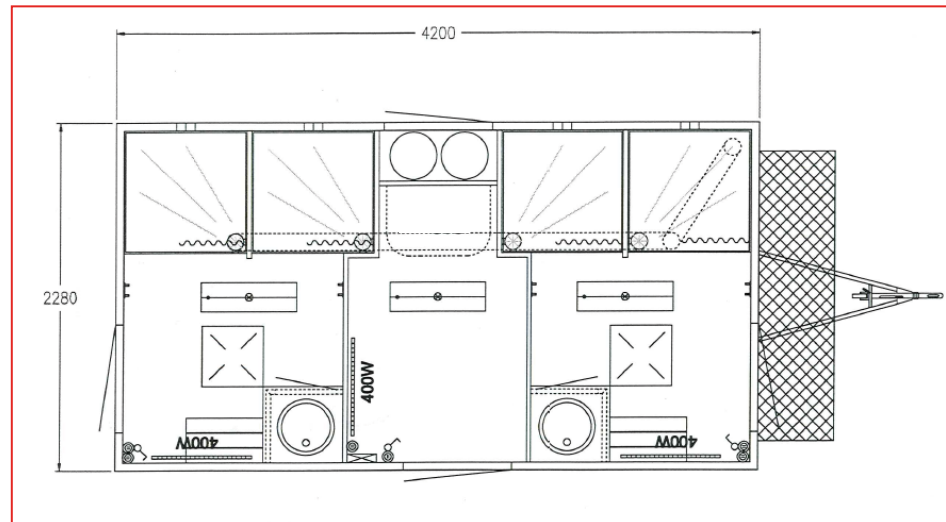

Model 2342 Shower trailer

Example fittings: 2 ladies' showers, 2 men's showers

Interior fittings of 1 x ladies' shower room:

- ✓ 2 x individual ladies' showers, 1 x wash basin with cupboard below
- ✓ 1 x bench

Interior fittings of 1 x men's shower room:

- ✓ 2 x individual men's showers, 1 x wash basin with cupboard below
- ✓ 1 x bench

1 service room (entrance on right in direction of travel)

- ✓ 1 x water heating system with gas installation, separate room for gas ca