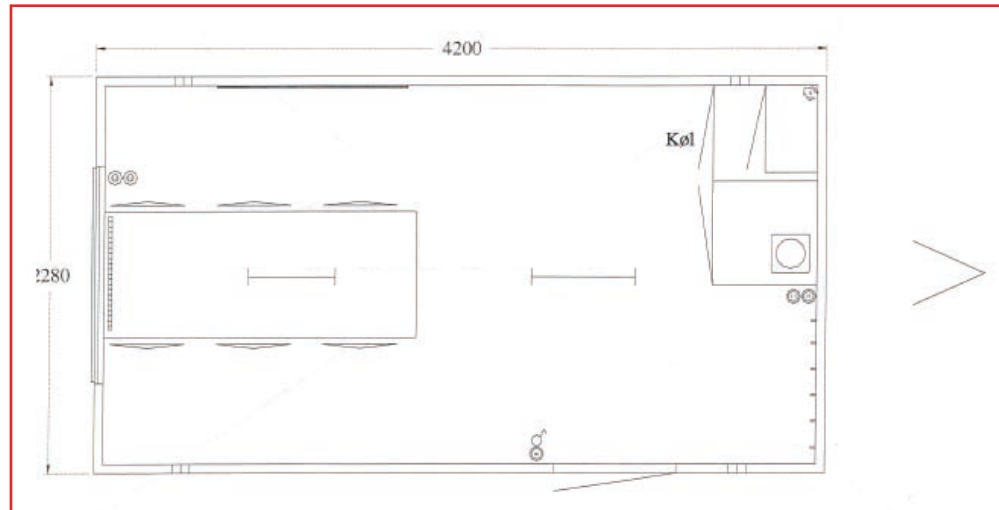

Model 2342

Type
Accommo-
dation
trailer
Single-axle

Example fittings: Refrigerator, floor-standing cupboard, work surface

- ✓ AL-KO chassis with 4 cranked supports
- ✓ 1 window with security flap that locks on the inside
- ✓ 1 entrance door
- ✓ 1 cork pin board
- ✓ 1 table
- ✓ 6 chairs
- ✓ Refrigerator, floor-standing cupboard, work surface
- ✓ Power connection cable